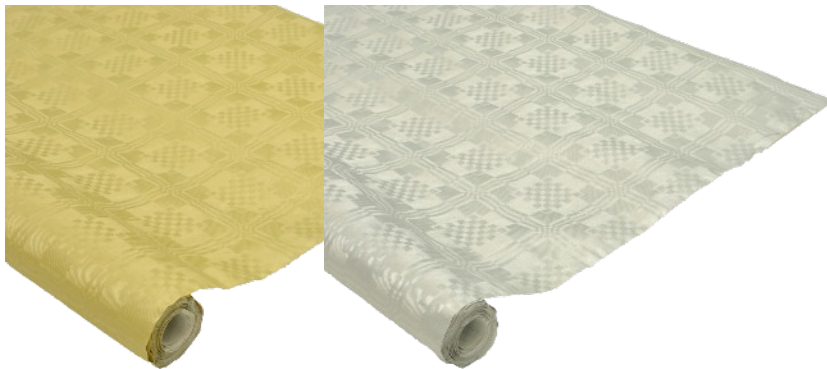

Colour	
Grey	
Size	
7m	25m
Code	
895025	895055

Colour	
Taupe	
Size	
7m	25m
Code	
895026	895056

Colour	
Brown	
Size	
7m	25m
Code	
895027	895057

Colour	
Black	
Size	
7m	25m
Code	
895028	895058

Colour	
Gold	
Size	
5m	20m
Code	
895070	895072
Qty	
30	9

Colour	
Silver	
Size	
5m	20m
Code	
895071	895073
Qty	
30	9

Description	
Paper Banquet Rolls	
Width	
1.2m	
Length	
7m	25m
Qty	
25	9