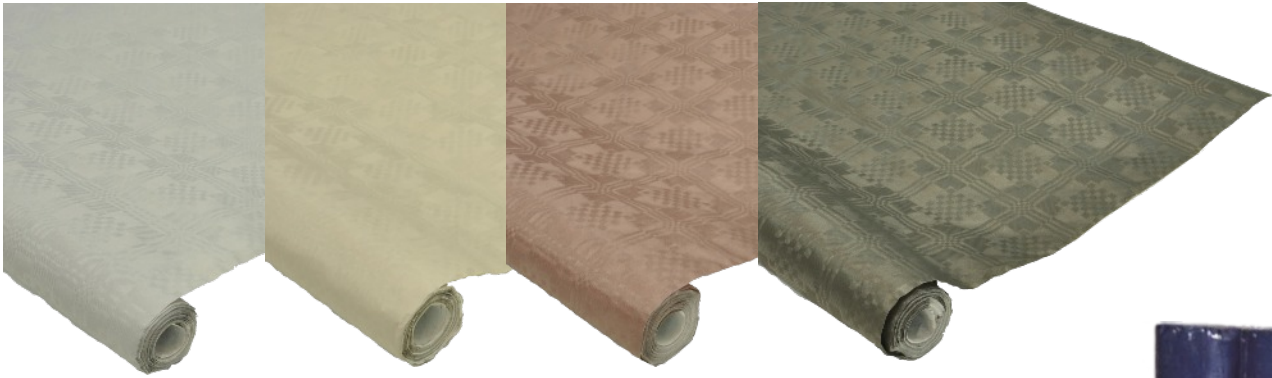

Colour	
Grey	
Size	
7m	25m
Code	
895025	895055

Colour	
Taupe	
Size	
7m	25m
Code	
895026	895056

Colour	
Brown	
Size	
7m	25m
Code	
895027	895057

Colour	
Black	
Size	
7m	25m
Code	
895028	895058

Colour	
Gold	
Size	
5m	20m
Code	
895070	895072
Qty	
30	9

Colour	
Silver	
Size	
5m	20m
Code	
895071	895073
Qty	
30	9

Description	
Paper Banquet Rolls	
Width	
1.2m	
Length	
7m	25m
Qty	
25	9