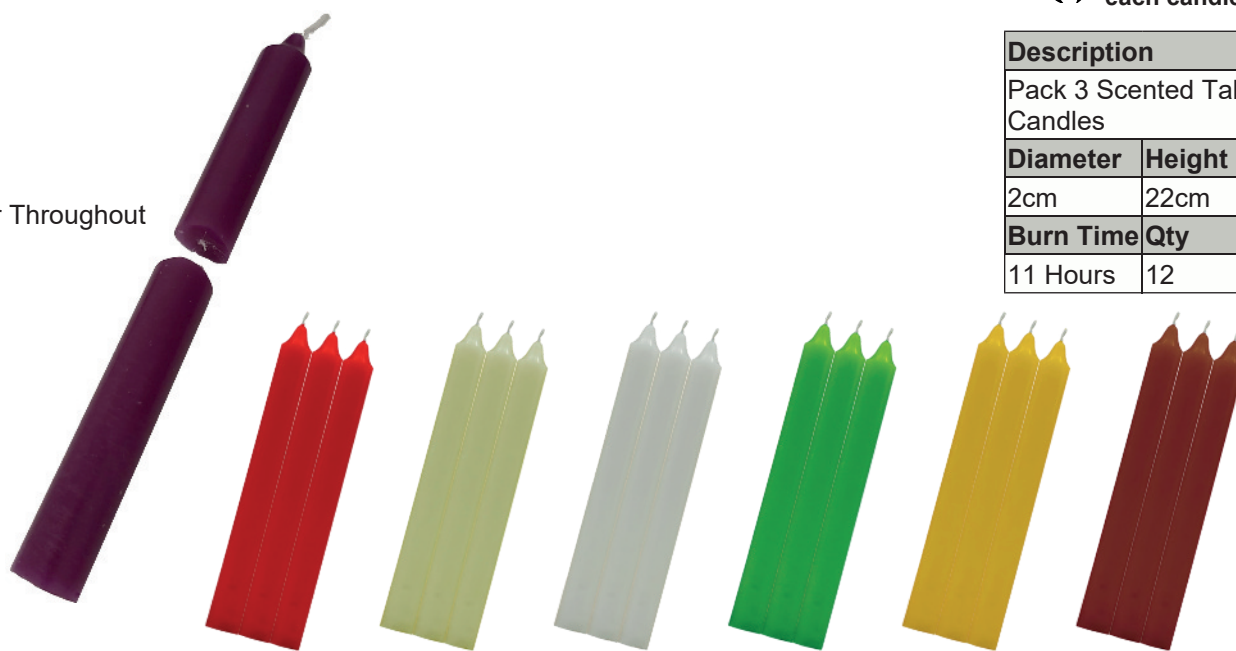

Code					
102190	102191	102192	102193	102194	102118
Scent					
Berries	Vanilla	Coconut	Watermelon	Citrus Fantasy	Honey